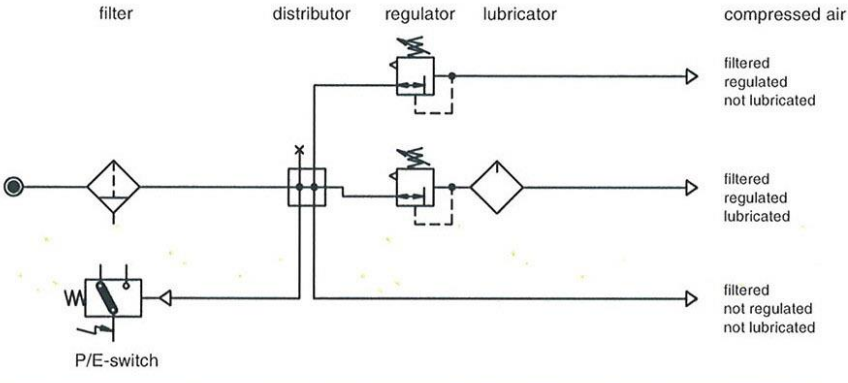

various application

various application

accessories

Pressure switch

type: PE 10
