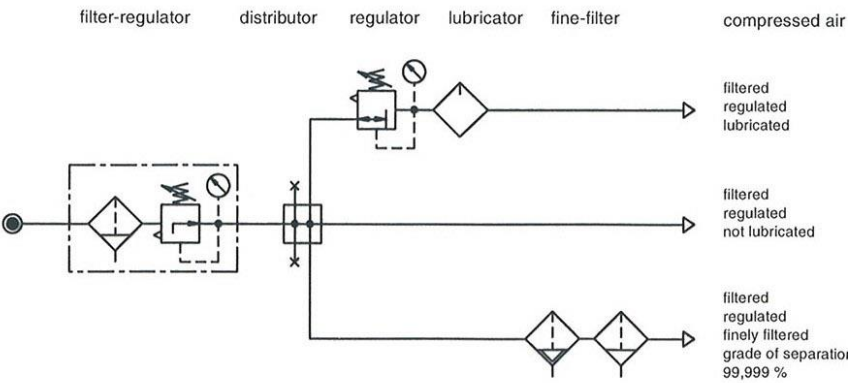

various application

various application

accessories

Pressure switch

type: PE 10
